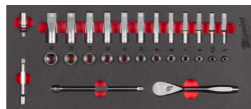

Contiene:

- Bussole corte: 5, 5.5, 6, 7, 8, 9, 10, 11, 12, 13, 14, 15mm
- Bussole lunghe: 5, 5.5, 6, 7, 8, 9, 10, 11, 12, 13, 14, 15mm
- Cricchetto
- Snodo cardanico
- Prolunghe: 76, 152mm

Disponibile anche modulo morbido vuoto
Cod. Art. 4932493662 al prezzo di € 29,90 IVA ESC.

€ 170,68 IVA INC. € 139,90 IVA ESC.

Cod. Art. 4932479827
SET DI CHIAVI COMBinate - 15 PZ