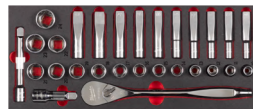

Contiene:

- Bussole corte: 10, 11, 12, 13, 14, 15, 16, 17, 18, 19, 20, 21, 22, 23, 24mm
- Bussole lunghe: 10, 11, 12, 13, 14, 15, 16, 17, 18, 19mm
- Cricchetto
- Prolunghe: 76, 127mm

Disponibile anche modulo morbido vuoto
Cod. Art. 4932493664 al prezzo di € 29,90 IVA ESC.

€ 174,70 IVA INC. € 143,20 IVA ESC.

Cod. Art. 4932479825
SET DI CRICCHETTO E BUSSOLE DA 3/8" - 32 PZ